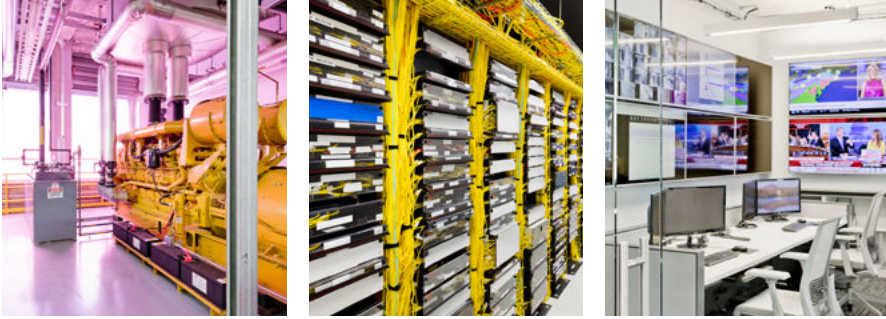

FACILITY OVERVIEW

COLOCATION

- Carrier-neutral, building-owned and managed Meet-Me-Room (MMR)
- Three (3) diverse POEs (points of entry)

- Outside the 500-year floodplain
- 8x5 network operations center (NOC)
- Critical facility monitoring system

ELECTRICAL

- 12,470v feeders from reeder substation
- Generator (N+1)
- Fuel supply: 10,000 gallons
- UPS system: (N+1)
- DC power distribution available

CABINETS + CAGES

- Maximum cabinet height: 42 RU - 48 RU
- Standard cabinet footprint: 24" w x 42" d
- Standard cabinet rails: 19"
- Cabinets available with 23" rails: Limited to cages- Customer order
- Power density per cab (designed): 8kW
- Power density per cab (custom build): 12 KW
- Maximum cabinet circuit size: 60 Amp 208 Volt 3 Phase (A&B)
- Standard cage height: 7'
- Cage card readers
- PCI-Compliant cages available

INFRASTRUCTURE

- Ceiling heights (slab to deck): 25'
- Column spacing: 19' 6"
- Floor loading: 1000 lbs per sf
- Freight elevators: N/A
- Fire suppression: Pre-Action, Dry-Pipe
- Cable management: overhead ladder rack

SECURITY + COMPLIANCE

- Three level security
- Key card access throughout entire facility
- Video surveillance
- 24/7 access to authorized customer personnel via access list
- SSAE 16 SOC I Type II
- HIPAA-Compliant
- PCI-Compliant cages available
- Two (2) factor authentication for MMRs

COOLING

- Condenser water capacity: 400 tons (N+1)
- Condensed water distribution: Closed-loop chilled water
- Generator protected
- Data room CRAH units (N+1): Hot-aisle containment

SELECT SERVICE PROVIDERS

- 1&1 Internet
- Akamai Technologies
- Arelion
- AT&T
- Aureon
- AWS Direct Connect
- Bluebird Network
- Broadwave
- Cable One
- Chariton Valley Communications
- Charter/Spectrum
- Cloudflare
- Cogent
- Co-Mo Connect
- Comcast
- Consolidated Communications
- Cox
- Dish Wireless
- Fastly
- GiGStream
- Glocal Media
- Google Cloud Interconnect
- Google Fiber
- Great Plains Communications
- Green Hills Telephone
- GTT
- HOUIX
- Hurricane Electric
- Hyperstream Networks
- Indatel
- Indigital
- ISG
- K-Powernet
- KanREN
- Kansas Broadband
- Kansas Fiber Network
- KCIX
- KwiKom
- Liberty Connect
- Edgio
- Linkcity
- LR Communications
- LTN Global Communications
- Lumen
- Lumen Cloud Connect
- Mark Twain Rural Telephone Company
- MBO Networks
- Megaport
- Mercury Access Solutions
- Midcontinent Communications
- Missouri Telecom
- MobiTV
- MOREnet
- Netflix
- Net Vision
- Network Tool & Die
- NextLink
- OzarksGo
- Packet Layer
- PCCW Console Connect
- Recovery Management Corp
- RG Fiber
- Ritter Communications
- SHO-Me
- Skyspan Wireless
- Socket Telecom
- Springnet
- Sprint
- STLIX
- Subspace
- SuddenLink
- TelVue Corporation
- Unitas Global
- Unite Private Networks
- United Electric Cooperative
- ValuNet
- Verizon
- VIASAT
- Vubiquity
- Vyve Broadband
- WANSecurity
- Windstream
- Wisper ISP
- Xiber
- Zayo CloudLink
- Zayo
- Zito

Providers are Accessible via Metro Dark Fiber Between KC2- 7801 Neiman and 1102 Grand

AMENITIES